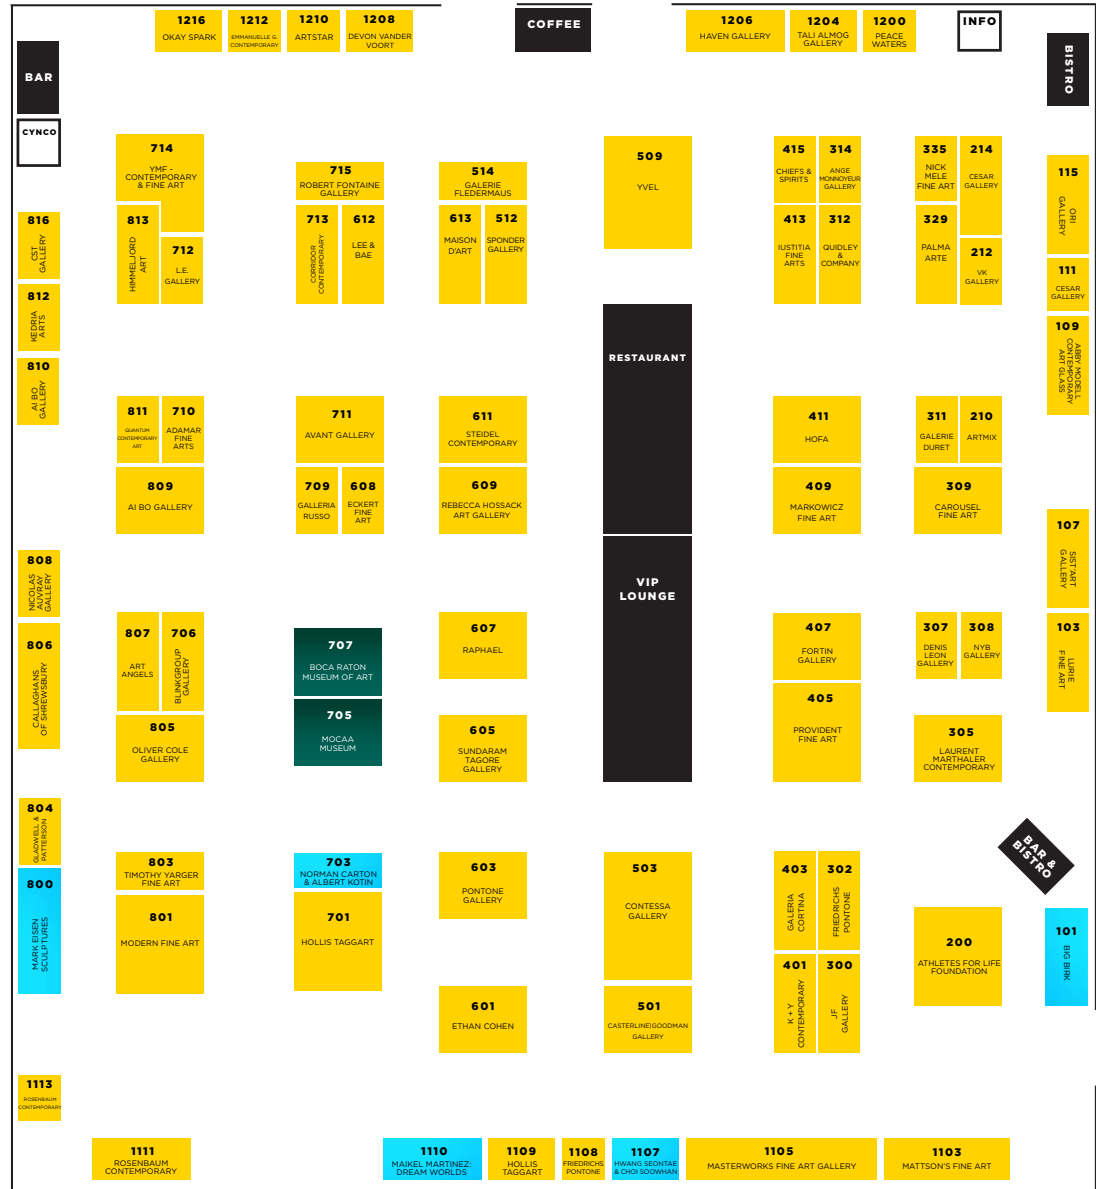

**FEATURED EXHIBITIONS**

BIG BIRK   PRESENTED BY DENIS LEON GALLERY	101
HWANG SEONTAE & CHOI SOOWHAN: FROM LIGHT TO DARK   PRESENTED BY PONTONE GALLERY	1107
MAIKEL MARTINEZ: DREAM WORLDS   PRESENTED BY ROSENBAUM CONTEMPORARY	1110
MARK EISEN SCULPTURES   PRESENTED BY MODERN FINE ART	800
NORMAN CARTON & ALBERT KOTIN   PRESENTED BY HOLLIS TAGGART	703

**DIVERSEartPB**

CERAMIC PLATES COLLECTION   PRESENTED BY MOCAA MUSEUM	705
ETERNAL LIGHT - 2IC THE LAST JUDGEMENT   PRESENTED BY REFLECTSPACE.	ENTRANCE
GLENDALE LIBRARY ARTS & CULTURE, CULTURE NOMAD	
GLASSTRESS   PRESENTED BY BOCA RATON MUSEUM OF ART	707
THE BEAR   PRESENTED BY DANUBIANA MUSEUM OF ART	OKEECHOBEE ENTRANCE

**SOUTHEAST ENTRANCE**

**LEGEND**

FEATURED EXHIBITIONS | DIVERSEartPB | MODERN + CONTEMPORARY

# JANUARY 22-26